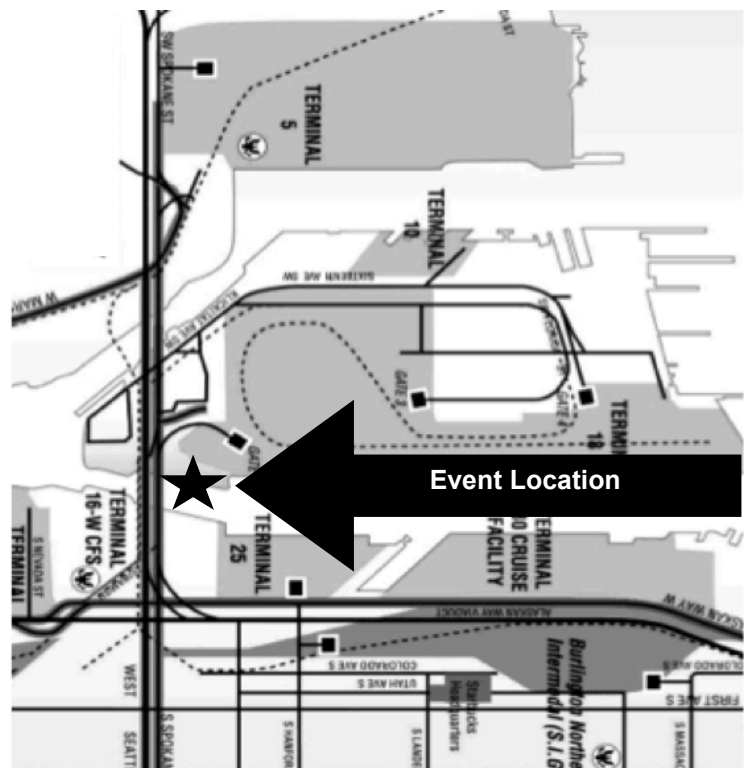

# Stand with Seattle Port Truck Drivers for Safety + Fairness

**9 AM, Monday, February 13**  
**Spokane St Bridge Fishing Area**

*The event will take place just east of the Spokane St. Bridge. The site is located near the intersection of SW Spokane St & SW Manning St under the West Seattle Bridge.*

*Parking is limited. Street parking is available under the viaduct on E Marginal Way or in pay lots on 1<sup>st</sup> Ave S. Carpooling is highly encouraged.*

*Bus routes serving the area include #125, #122, #132, #21, or #22 from Downtown Seattle.*